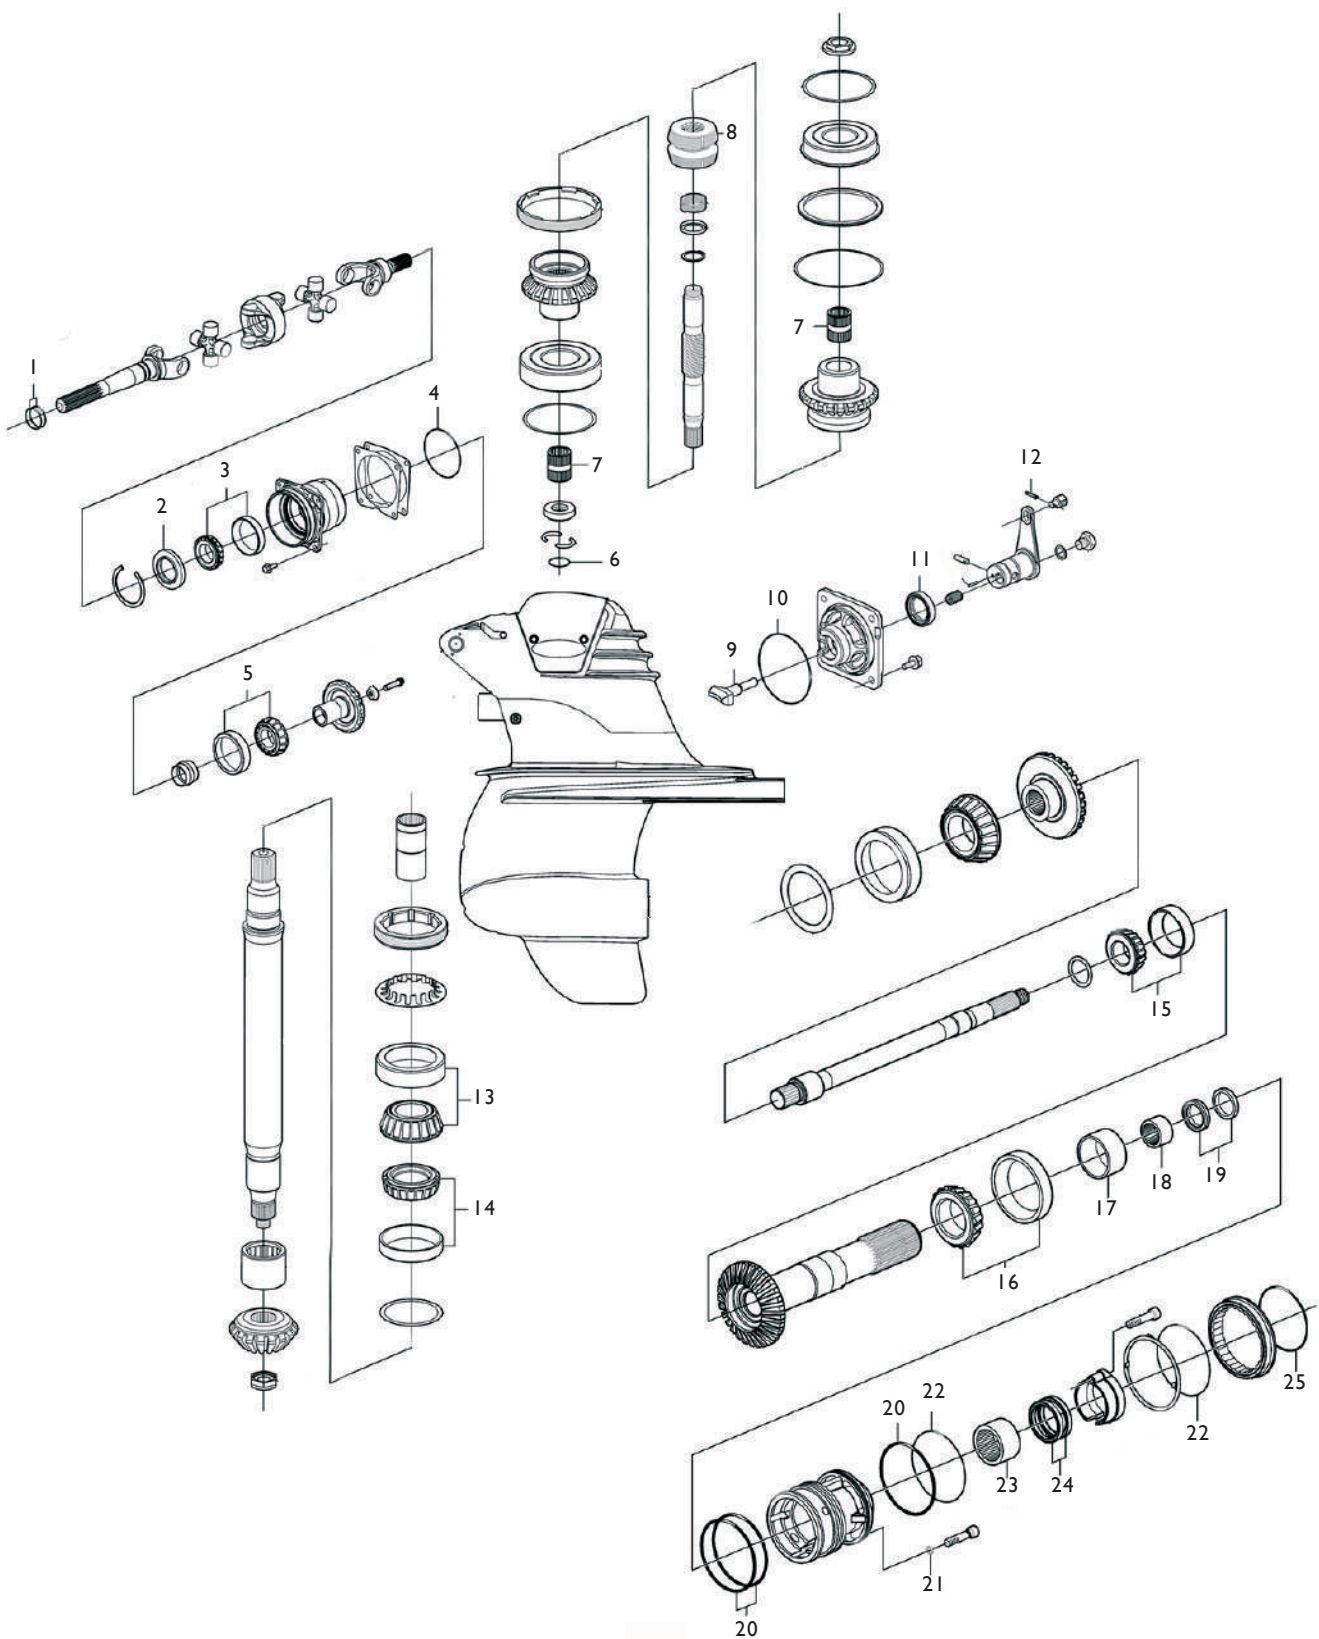

XDP

XDP

Bild/ Picture	Art. nr/ Part no	Ersätter/Replaces	Benämning/ Description
1	19565	3852565, 997368	O-ring
2	18272	3852272	Packbox/Oil seal
3	19247	3850853	Rulllager/Roller bearing
4	19095	925095	O-ring
5	19949	3850852	Rulllager/Roller bearing
6	18656	949656	O-ring
7	19819	3852390	Nållager/ Needle roller bearing
8	19613	3807613	Växelkona/Clutch cone
9	19646	3856502	Växelförare/Dog
10	19093	925093	O-ring
11	19868	853868	Packbox/Oil seal
12	19480	3854480	Saxpinne/Split pin
13	19250	3854250	Rulllager/Roller bearing
14	19249	3854249	Rulllager/Roller bearing
15	19691	184691	Rulllager/Roller bearing
16	19765	184765	Rulllager/Roller bearing
17	19683	184683	Innerring/Inner ring
18	19272	183272	Nållager/ Needle roller bearing
19	19871	853871, 853807 + 853808	Packbox sats/ Seal kit
20	19791	942791	O-ring
21	17981	955981	O-ring
22	19438	946438	O-ring
23	19859	183859	Nållager/ Needle roller bearing
24	19407	851407	Packbox/Seal
25	19865	3852865	O-ring