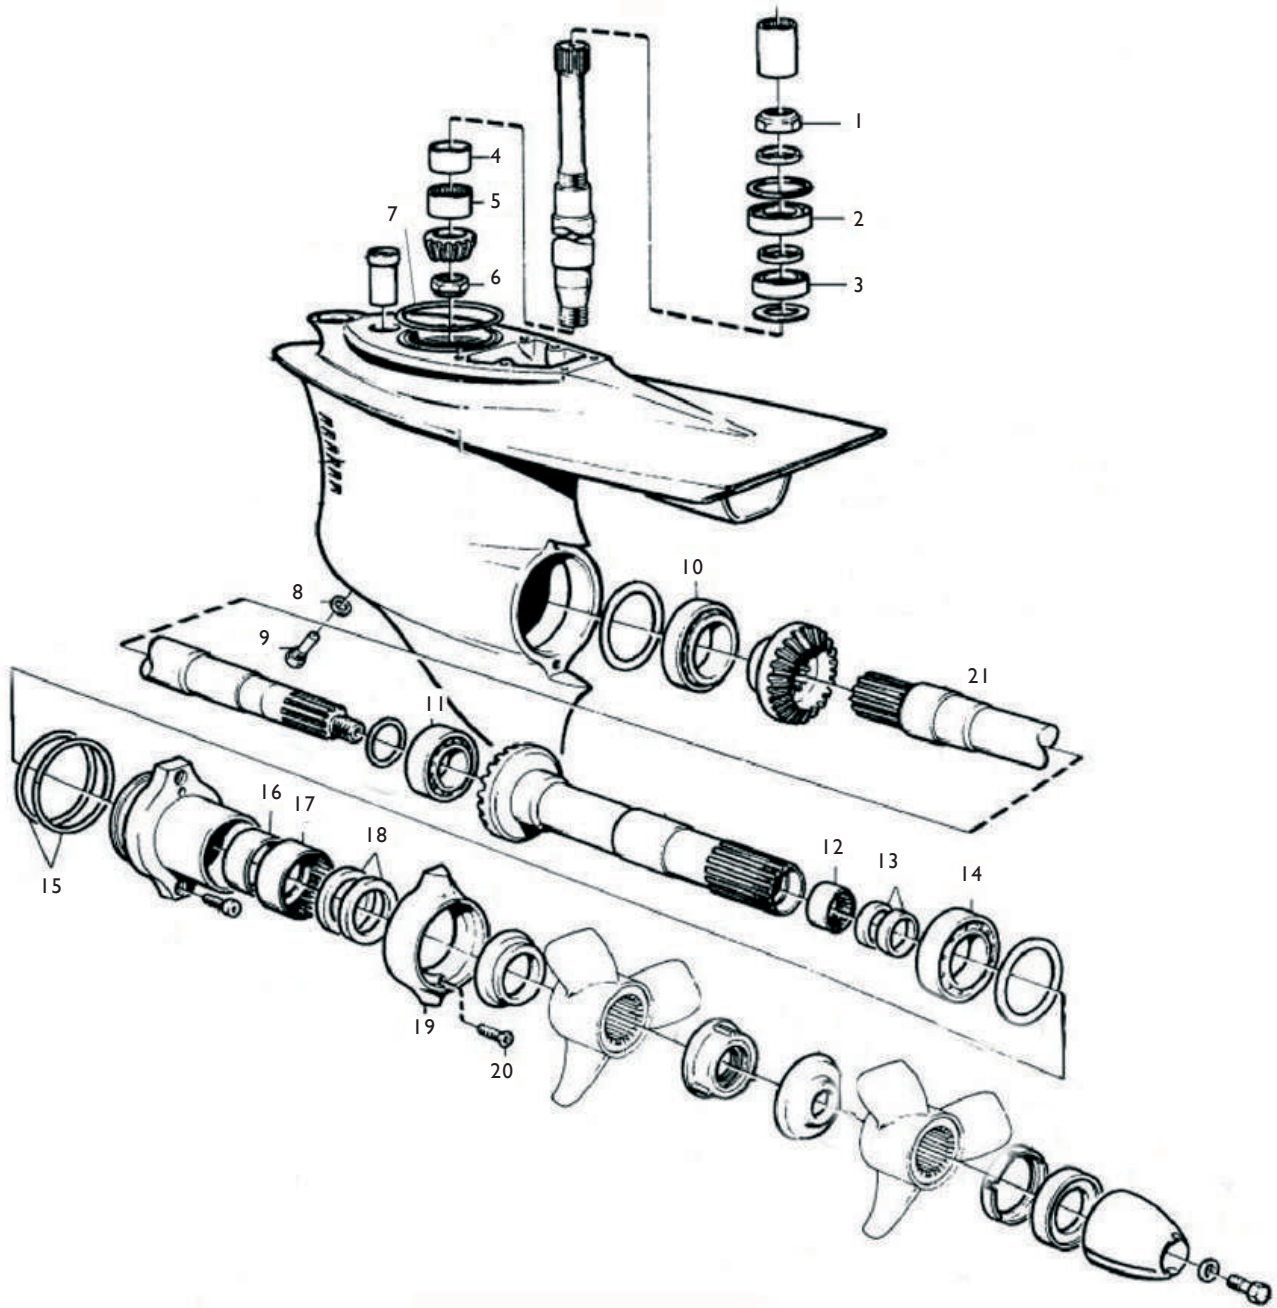

Underhus/Lower unit
DP-CI, DP-DI, DP-E, DP-G

Underhus/Lower unit DP-CI, DP-DI, DP-E, DP-G

Bild/ Picture	Art. nr/ Part no	Ersätter/Replaces	Benämning/ Description
1	19071	969071	Mutter/Nut
2	19072	11072	Kullager/Ball bearing
3	19374	183374	Kullager/Ball bearing
4	19008	184682	Innerring/Inner ring
5	19654	184683	Nållager/ Needle bearing
7	19256	925256	O-ring
8	19974	955974	O-ring
9	18355	852904	Oljeplugg magnetisk/ Drain plug magnetic
10	19044	11044	Rulllager/Ball bearing
11	19691	184691	Rulllager/Ball bearing
12	19272	183272	Nållager/ Needle bearing
13	19871	853871, 853807+853808	Packbox 1 par/ Oil seal 1 pair
14	19765	184765	Rulllager/Ball bearing
15	19258	925258	O-ring
16	19683	184683	Innerring/Inner ring
17	19859	183859	Nållager bussning/ Needle bearing bushing
18	19407	851407	Packbox/Oil seal
19	19821	875821	Zink anod sats/ Zinc anode kit
20	19808	966808	Skruv/Screw
21	19533	872533, 852181	Inre Propelleraxel M20 gänga/Propeller shaft inner M20 threading

Propelleraxel/Propeller shaft

Inre Propelleraxel M20 gänga/Propeller shaft inner M20 threading

Art. nr/Part no	Ersätter/Replaces
19533	872533, 852181