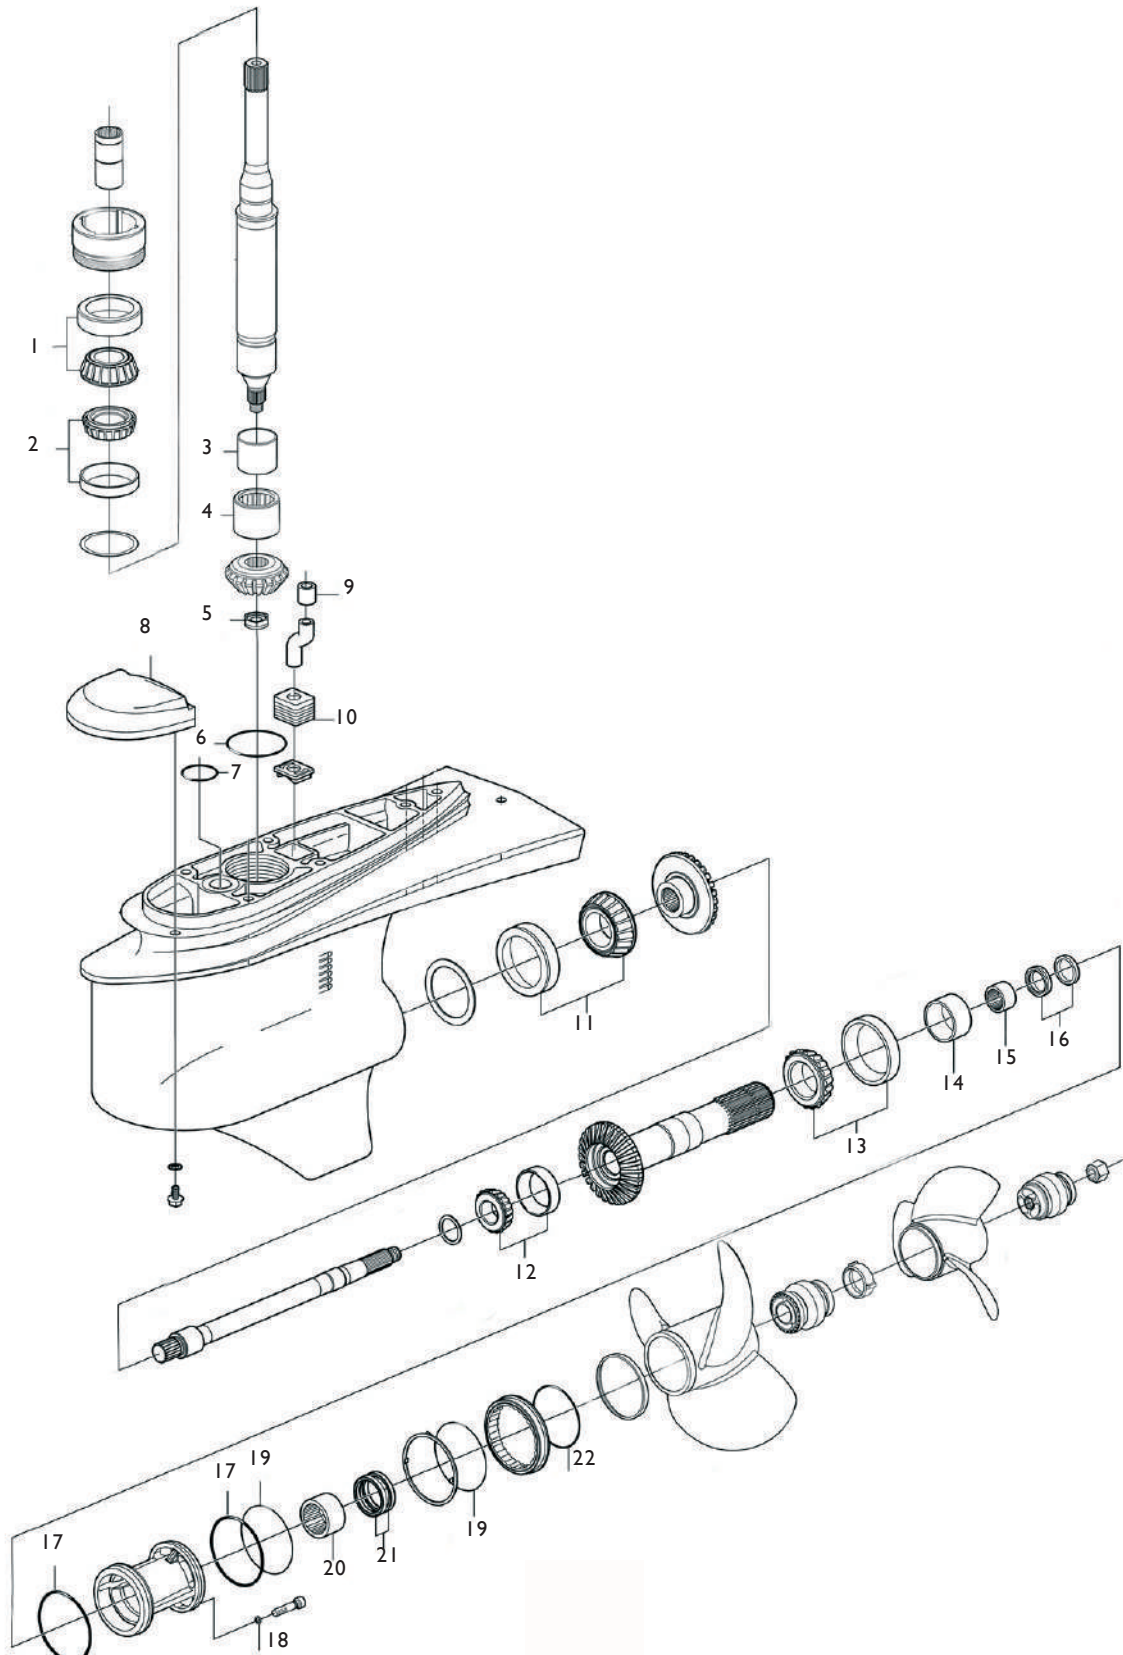

Underhus/Lower unit
DP-S, DP-SI, DP-SM, DP-SMTD, DP-SMTDI

Spare parts from Sweden

Underhus/Lower unit DP-S, DP-SI, DP-SM, DP-SMTD, DP-SMTDI

Bild/ Picture	Art. nr/ Part no	Ersätter/Replaces	Benämning/ Description
1	19250	3854250	Rulllager/Roller bearing
2	19249	3854249	Rulllager/Roller bearing
3	19008	184682	Innerring/Inner ring
4	19654	184654	Nållager/ Needle roller bearing
6	19566	3852866	O-ring
7	19959	3852959	O-ring
8	19411	3855411	Anod/Anode
9	19316	3852315	Tätning/Seal
10	19595	3854595	Tätning/Seal
11	19044	11044	Rulllager/Roller bearing
12	19691	184691, 3859038	Rulllager/Roller bearing
13	19765	184765	Rulllager/Roller bearing
14	19683	184683	Innerring/Inner ring
15	19272	183272	Nållager/ Needle roller bearing
16	19871	853871, 853807 + 853808	Packbox sats/ Oil seal kit
17	19625	3854625	O-ring
18	17981	955981	O-ring
19	19438	946438	O-ring
20	19859	183859	Nållager/ Needle roller bearing
21	19407	851407	Packbox/Oil seal
22	19724	3854624	O-ring