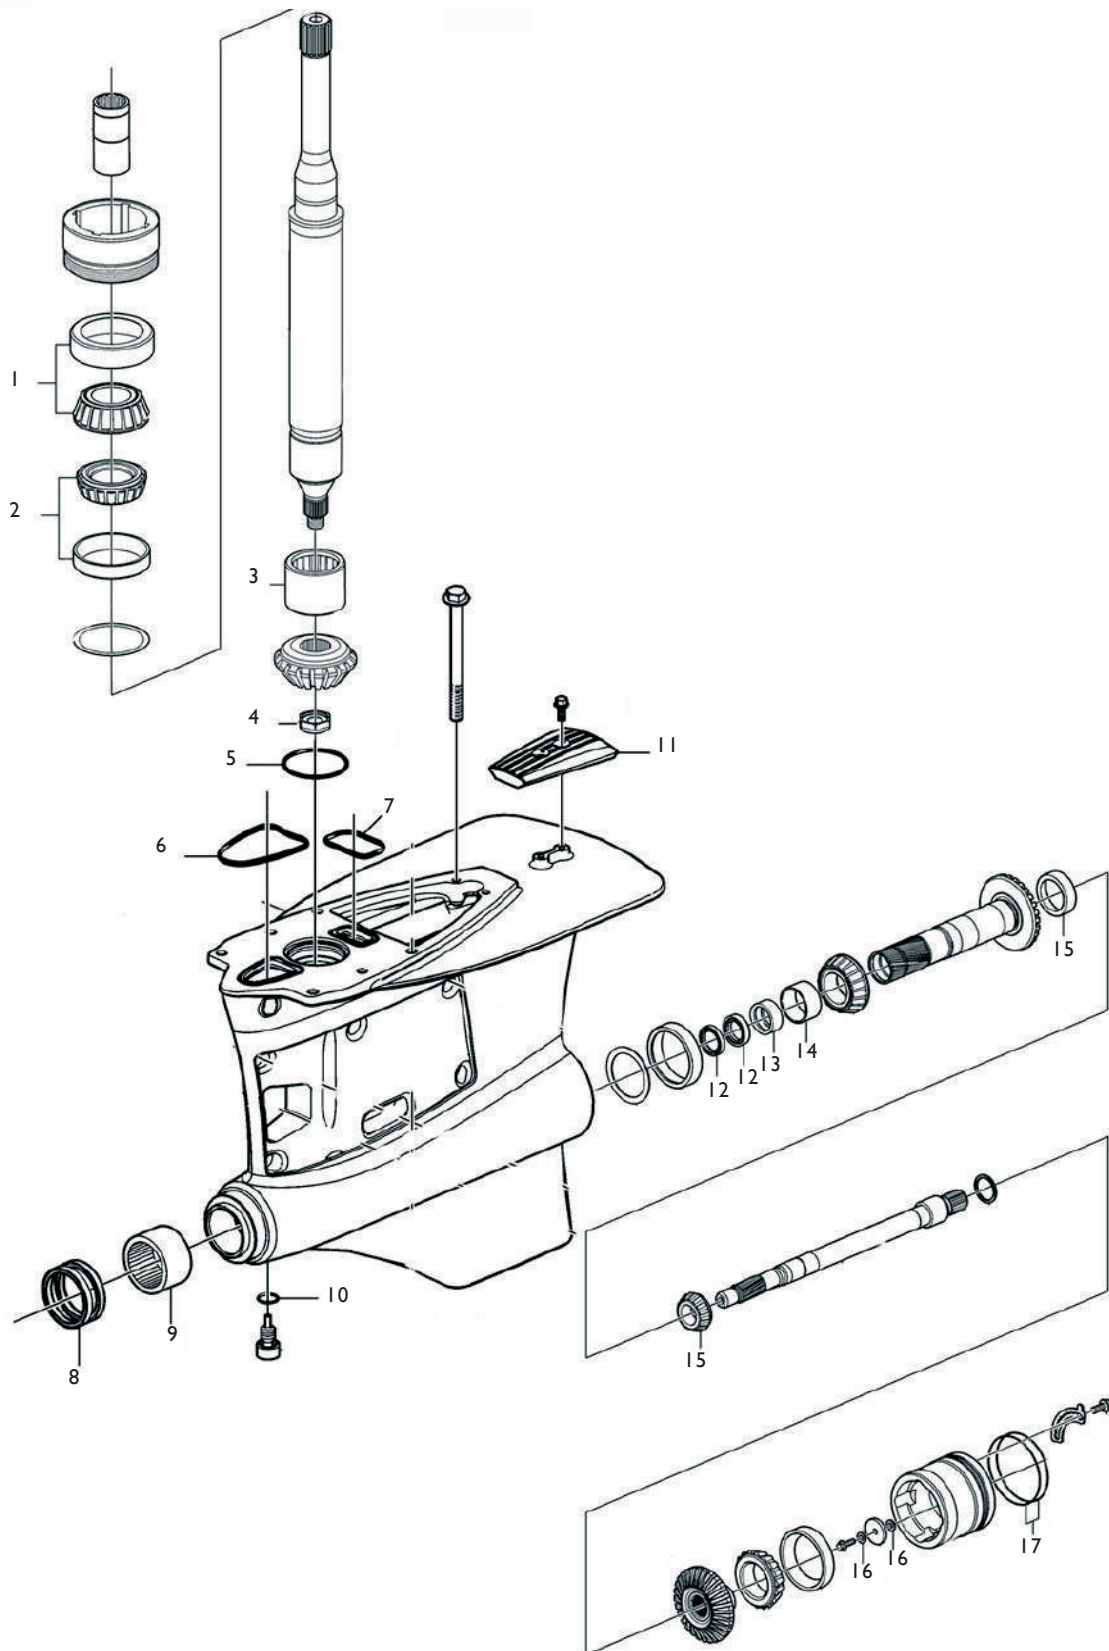

Underhus/Lower unit
FWD

Spare parts from Sweden

Underhus/Lower unit FWD

Bild/ Picture	Art. nr/ Part no	Ersätter/Replaces	Benämning/ Description
1	19250	3854250	Rulllager/Roller bearing
2	19249	3854249	Rulllager/Roller bearing
3	19654	184654	Nållager/ Needle roller bearing
5	19566	3852866	O-ring
6	19456	22430456	Packning/Gasket
7	19786	3889786	Packning/Gasket
8	19407	851407	Packbox/Seal
9	19859	183859	Nållager/ Needle roller bearing
10	14114	955972	O-ring
11	I-10289	3888813 + 3888816	Anodsats aluminium/ Anode kit aluminum
12	19871	853871, 853807+853808	Packbox I par/ Oil seal I pair
13	19272	183272	Nållager/ Needle roller bearing
14	19683	184683	Innerring/Inner ring
15	19691	184691	Rulllager/Roller bearing
16	17893	955893	Bricka/Washer
17	19259	925259	O-ring