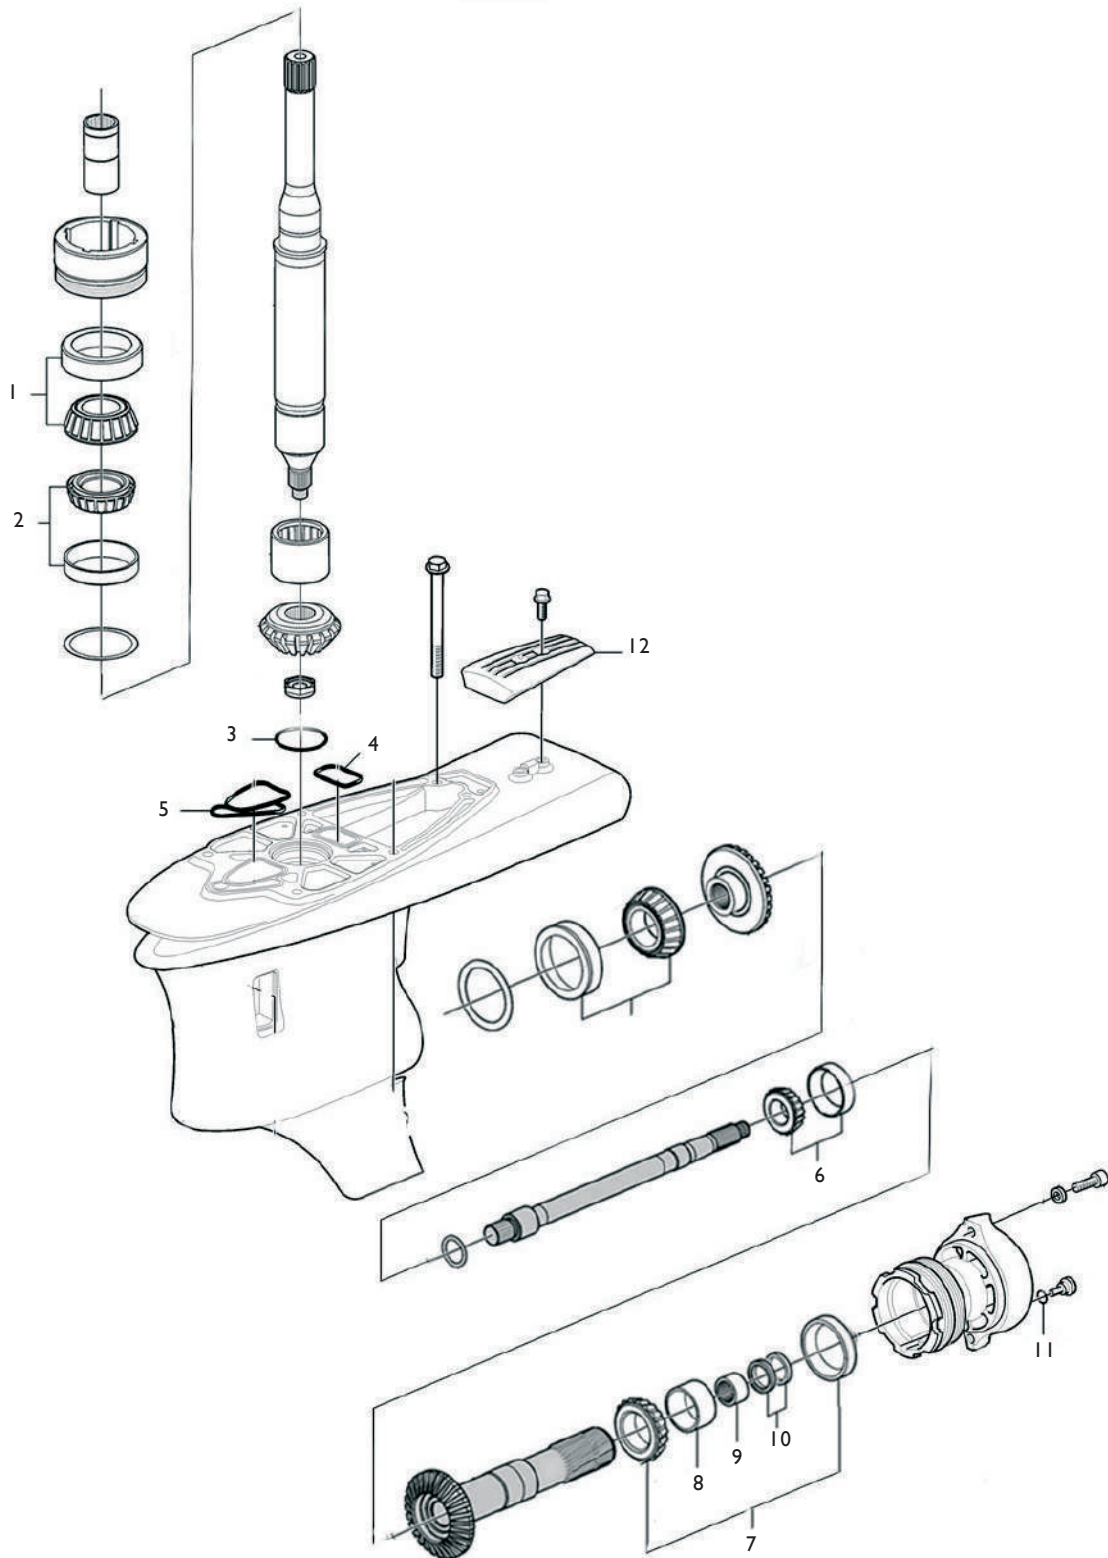

**Underhus/Lower unit
DPS-A, DPS-B**

Underhus/Lower unit DPS-A, DPS-B

Bild/ Picture	Art. nr/ Part no	Ersätter/Replaces	Benämning/ Description
1	19250	3854250	Rulllager/Roller bearing
2	19249	3854249	Rulllager/Roller bearing
3	19566	3852866	O-ring
4	19786	3889786	Packning/Gasket
5	19784	3889784	Packning/Gasket
6	19691	3859038	Rulllager/Roller bearing
7	19765	184765	Rulllager/Roller bearing
8	19683	184683	Innerring/Inner ring
9	19272	183272	Nållager/ Needle bearing
10	19871	853871, 853807+853808	Packbox 1 par/ Oil seal 1 pair
11	19081	3855081	O-ring
12	I-10289	3888813 + 3888816	Anodsats aluminium/ Anode kit aluminum