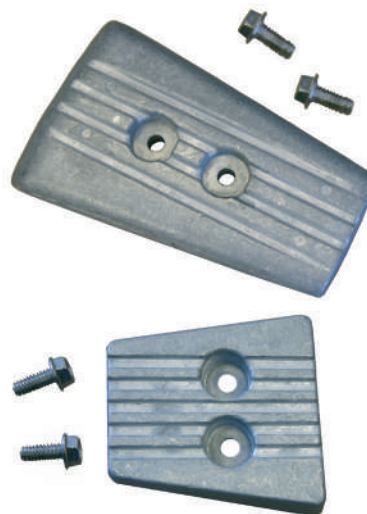

Underhus/Lower unit FWD

Bild/ Picture	Art. nr/ Part no	Ersätter/Replaces	Benämning/ Description
1	19250	3854250	Rulllager/Roller bearing
2	19249	3854249	Rulllager/Roller bearing
3	19654	184654	Nållager/ Needle roller bearing
5	19566	3852866	O-ring
6	19456	22430456	Packning/Gasket
7	19786	3889786	Packning/Gasket
8	19407	851407	Packbox/Seal
9	19859	183859	Nållager/ Needle roller bearing
10	14114	955972	O-ring
11	I-10289	3888813 + 3888816	Anodsats aluminium/ Anode kit aluminum
12	19871	853871, 853807+853808	Packbox I par/ Oil seal I pair
13	19272	183272	Nållager/ Needle roller bearing
14	19683	184683	Innerring/Inner ring
15	19691	184691	Rulllager/Roller bearing
16	17893	955893	Bricka/Washer
17	19259	925259	O-ring

Passar/Fits: FWD
Anodsats aluminium/Anode kit aluminum

Art. nr/Part no	Ersätter/Replaces	Info
I-10289	3888813 + 3888816	Aluminium/Aluminum