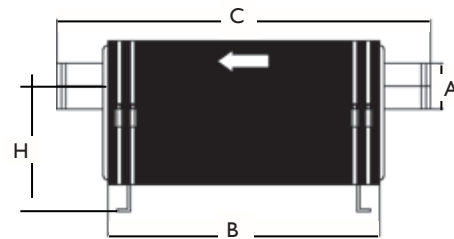

Ljuddämpare Silencer

Art. nr/ Part no	Ersätter/ Replaces	ØA mm	B mm	C mm	H mm	Liter
I6703		40	200	310	155	4,0
I6704		45	200	310	155	4,0
I67041		45	300	410	150	6,0
I6705		51	200	320	150	4,0
I67051		51	300	410	150	6,0
I6706		51	400	510	150	8,0
I6707		57	300	420	150	6,0