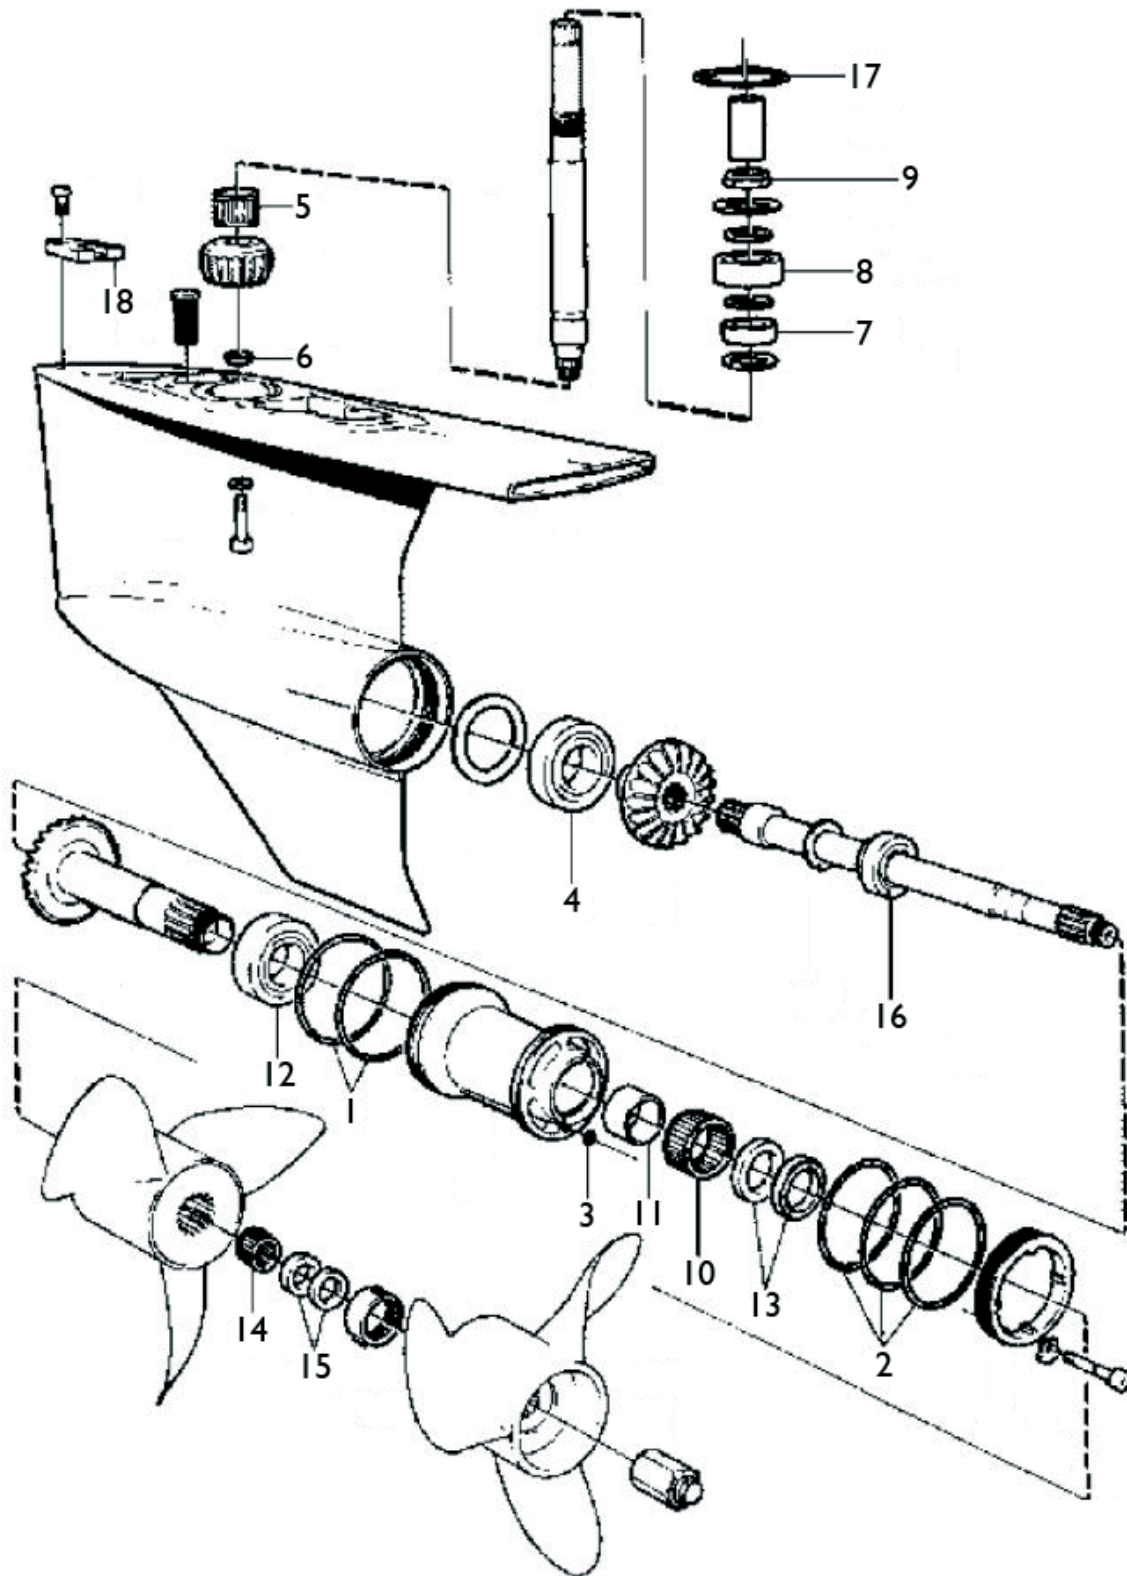

Underhus/Lower unit
DPX-A, DPX-C, DPX-R, DPX-S, DPX-SI

Underhus/Lower unit DPX-A, DPX-C, DPX-R, DPX-S, DPX-SI

Bild/ Picture	Art. nr/ Part no	Ersätter/Replaces	Benämning/ Description
1	19232	873232	O-ring
2	19438	946438	O-ring
3	17981	955981	O-ring
4	19044	11044	Rullager/Roller bearing
5	19654	184654	Nållager/Needle bearing
7	19374	183374	Kullager/Ball bearing
8	19072	11072	Rullager/Roller bearing
9	19071	969071	Mutter/ Round nut
10	19859	183859	Nållager/Needle bearing
11	19683	184683	Innerring/Inner ring
12	19765	184765	Rullager/Roller bearing
13	19407	851407	Packbox/Seal
14	19272	183272	Nållager/Needle bearing
15	19872	853807	Packbox/Seal
16	19691	184691	Rullager/Roller bearing
17	19256	925256	O-ring
18	19638	876638	Zinkanod/Zinc anode