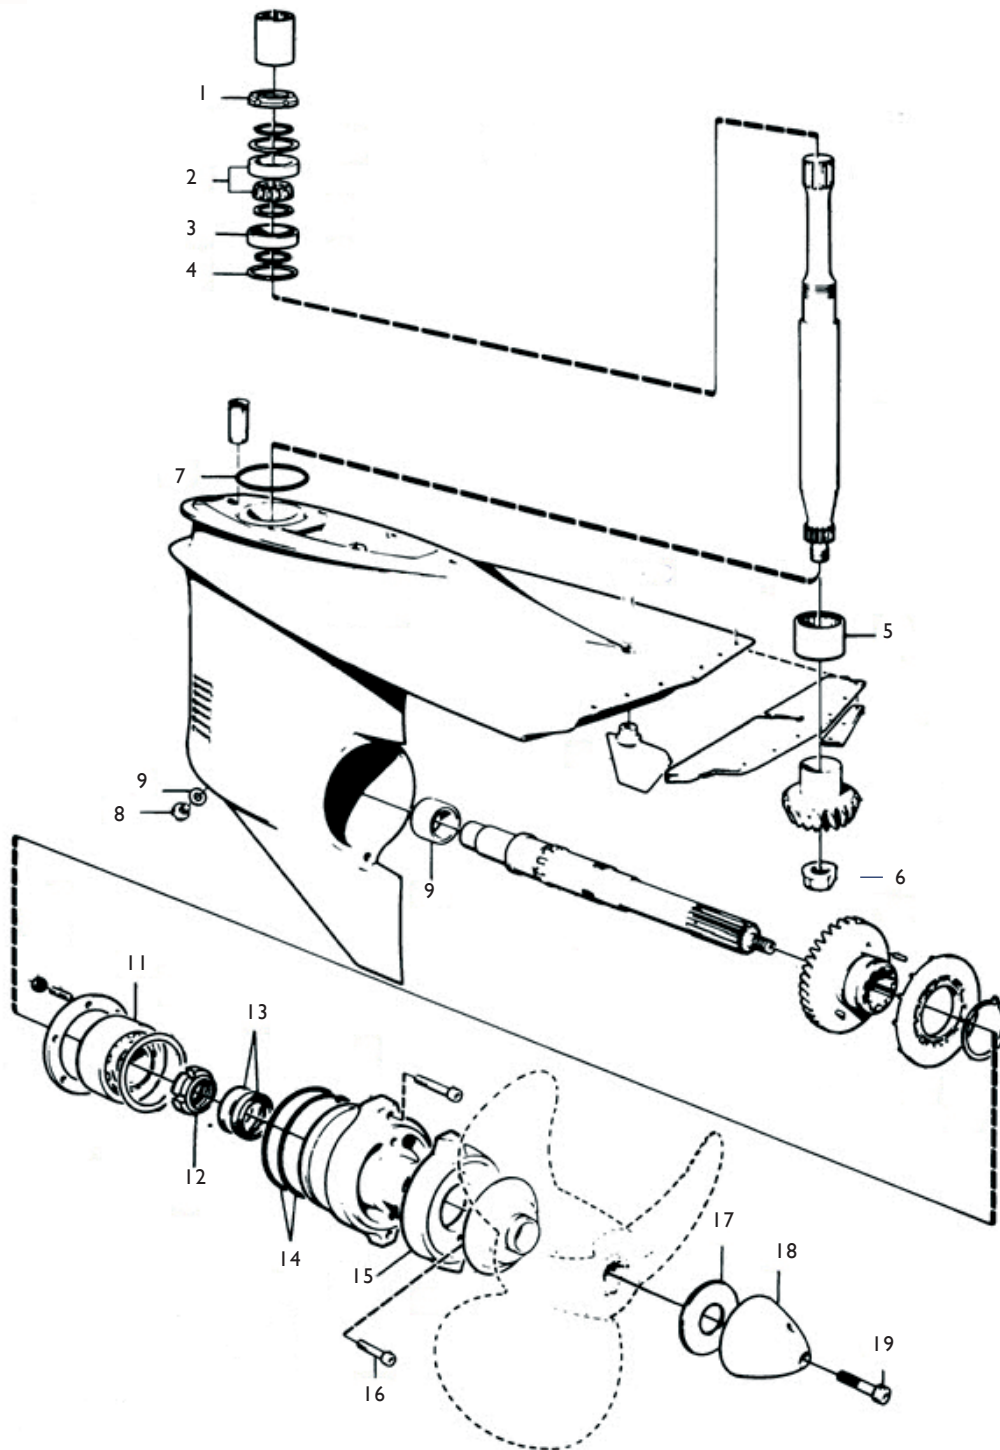

Underhus/Lower unit
SP-A1, SP-A2, SP-C, SP-C1, SP-E

Underhus/Lower unit SP-A1, SP-A2, SP-C, SP-C1, SP-E

Bild/ Picture	Art. nr/ Part no	Ersätter/Replaces	Benämning/ Description
1	19071	969071	Mutter/Nut
2	19072	11072	Kullager/Roller bearing
3	19374	183374	Kullager/Ball bearing
4	19191	832191	Packning/Gasket
5		183497	Nållager/ Needle bearing
6	19300	854300	Mutter/Nut
7	19256	925256	O-ring
8	18354	839354	Oljeplugg/Plug
9	19974	955974	O-ring
10	19390	183390	Nållager/ Needle bearing
11	19541	854541	Rulllager/Ball bearing
13	19426	897426	Packbox/Seal
14	19201	925261	O-ring
15	19815	875815	Zink ring/Zinc ring kit
16	19009	941809	Bult/Bolt
17	19888	850888	Plastbricka/ Plastic washer
18	19785	854045	Propellerkona/ Propeller cone
19	19889	850889	Bult / Bolt